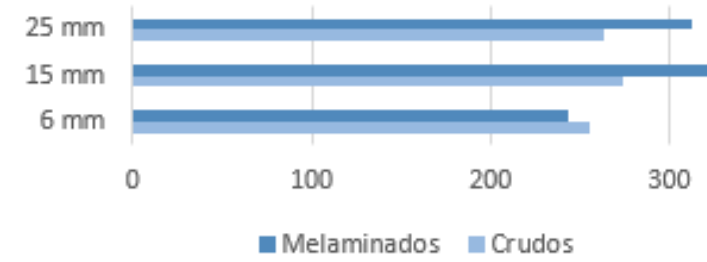

DASHBOARD OF REMNANTS

DISTRIBUTION OF REMNANTS BY COLOR AND THICKNESS

BOARD PRODUCTION PER MONTH

BETA PLATFORM

COST OF PRODUCING VS. PURCHASING CHIPBOARD