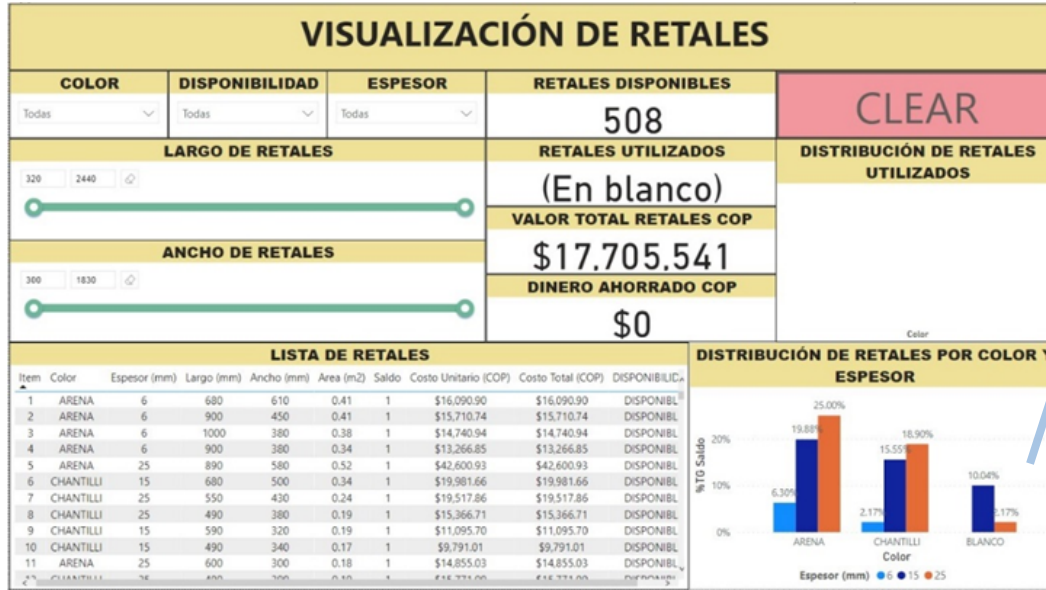

DASHBOARD OF REMNANTS

DISTRIBUTION OF REMNANTS BY COLOR AND THICKNESS

BOARD PRODUCTION PER MONTH

BETA PLATFORM

COST OF PRODUCING VS. PURCHASING CHIPBOARD