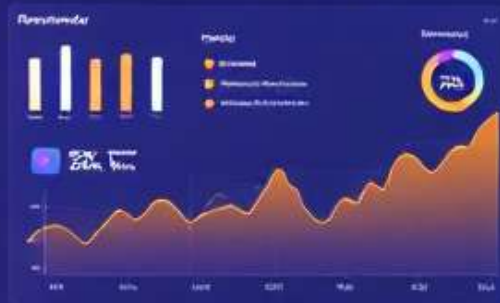

PI

Performance Overview

Production & Sales

Quality Control

4.9%

Navigation icons

System status icons