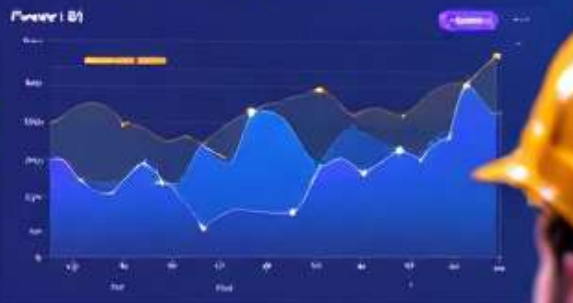

PI

Performance Overview

Production & Sales

Quality Control

4.9%

Navigation icons

System status icons