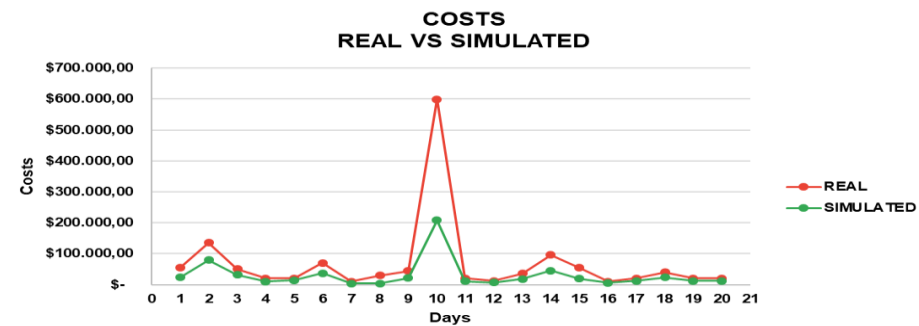

WEB PLATFORM

SOLUTION VALIDATION

ROUTING SYSTEM FOR A DAY OF OPERATION