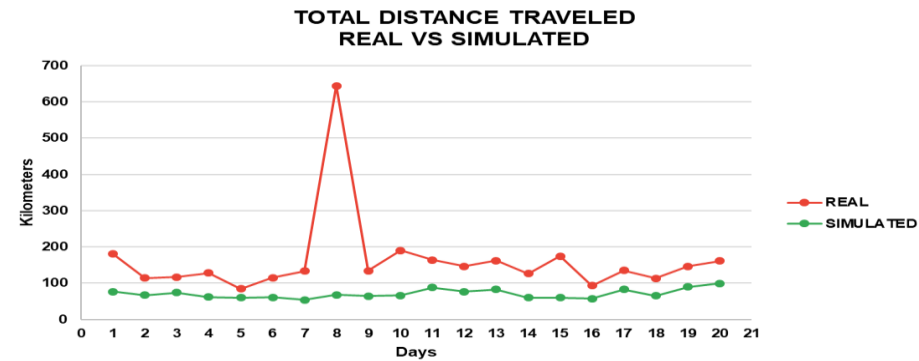

WEB PLATFORM

SOLUTION VALIDATION

ROUTING SYSTEM FOR A DAY OF OPERATION